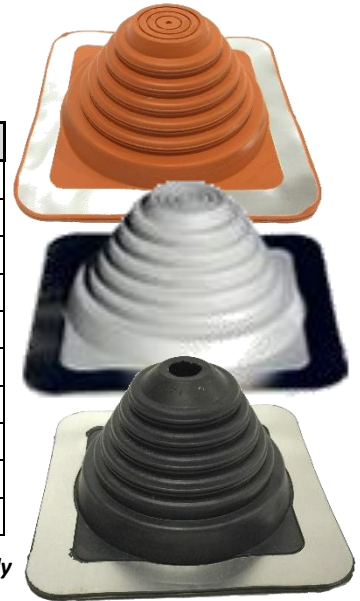

Roof Boots - Square

Standard Square Base

Size	Black Item #	Gray Item #	Silicone	CTN Qty	Notes
#1	SQ101BA	SQ101GA	SQ101RA	15	1/4" - 2-3/4"
#2	SQ201BA	SQ201GA	SQ201RA	15	7/8" - 4"
#3	SQ301BA	SQ301GA	SQ301RA	15	1/4" - 5-3/4"
#4	SQ401BA	SQ401GA	SQ401RA	10	2-3/4" - 7"
#5	SQ501BA	SQ501GA	SQ501RA	10	4" - 8-1/4"
#6	SQ601BA	SQ601GA	SQ601RA	10	4-3/4" - 10"
#7	SQ701BA	SQ701GA	SQ701RA	10	5-1/2" - 11-1/2"
#8	SQ801BA	SQ801GA	SQ801RA	5	6-3/4" - 13-1/2"
#9	SQ901BA	SQ901GA	SQ901RA	5	9-1/2" - 20-1/2"
Maxi	SQ951BA	SQ951GA	SQ951RA	5	12" - 28-1/2"

**Product subject to availability, lead times may apply*

Retro-Fit Square Base

Size	Black Item #	Gray Item #	Silicone	CTN Qty	Notes
#1	RF101BP	RF101GP	RF102RS	5	7/8" - 4"
#2	RF201BP	RF201GP	RF202RS	5	4" - 9"
#3	RF301BP	RF301GP	RF302RS	5	9-1/2" - 17"